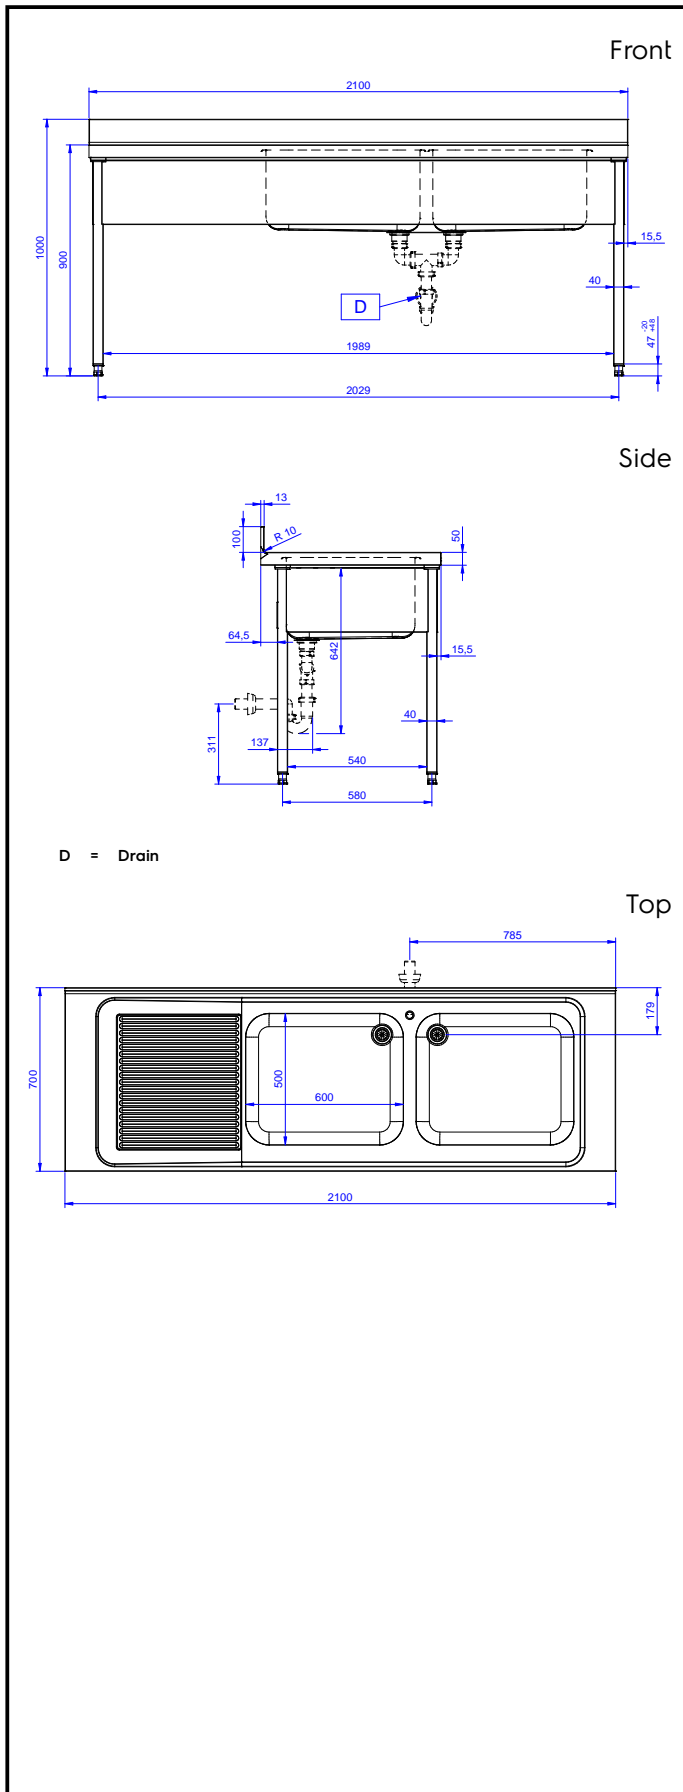

Short Form Specification

Item No. _____

Made from 304 AISI stainless steel. The 50mm high worktop in 304 AISI stainless steel, 1mm in thickness, is sound-deadened and has an overflow rim and welded corners. Integral rear upstand, h=100mm, with 8mm radius. All-round apron. Square section legs 40x40mm on 1" height-adjustable feet (+/-20mm)

N. 2 bowls mm600x500x300h with overflow pipe and 2" drain hole; left hand drainer.

Main Features

- Sturdiness, stability and reliability of table accurately tested.

Construction

- 50 mm worktop in 304 AISI stainless steel, 10/10 in thickness with overflow rim along the top.
- Square section legs and 40 mm height-adjustable feet in 304 AISI stainless steel.
- Sink tops easily slotted onto the legs and taps are easily installed from the rear.
- Delivered in knock-down package.
- Wide range of taps are available to suit every need.
- Drainage area suitable for drying operations
- 100 mm upstand with 10 mm radiused corner and 13 mm deep, designed to be used against a wall.

Optional Accessories

- Set of 4 wheels (2 with brake) PNC 855150
 d. 100mm for tables and sinks
 (total height on wheels= 993 mm)
- Lower shelf for 2100mm tables PNC 855279
 and sinks
- Elbow operated mixer tap with PNC 855322
 spout 3/4", single hole
- Elbow operated mixer tap with PNC 855323
 short spout 3/4", single hole
- Foot operated mixer tap (hot PNC 855328
 and cold) with spout 3/4"
- Single plastic drain syphon 2 PNC 895313
 " for Sinks

APPROVAL: _____

Key Information:

External dimensions, Width:	
132813 (LG2126SXP)	2100 mm
External dimensions, Depth:	700 mm
External dimensions, Height:	1000 mm
Upstand Dimensions, Height:	100 mm
Upstand Dimensions, Depth:	13 mm
Upstand Dimensions, Radius:	R=10
Bowls number	2
Bowl dimensions	600x500xH320
Worktop thickness:	50 mm
Net weight:	65 kg